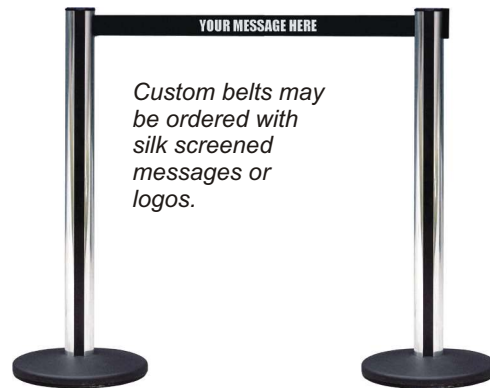

PRODUCT SELECTION

Escort Retractable Belt Stanchion - Free standing portable queuing stanchion. Includes 7 foot retractable belt.

Escort Receiver-Only Stanchion - Free standing portable stanchion without retractable belt. Allows connection of up to four belts.

Escort Wall Mount - Includes mounting hardware plus wall receiver.

ESCORT OPTIONS

Belts - Custom belt colors, messages and logos are available.

Sign Holders - Metal sign holders in 7" x 11" or 11" x 7" sizes may be mounted with an available Escort sign holder adapter.